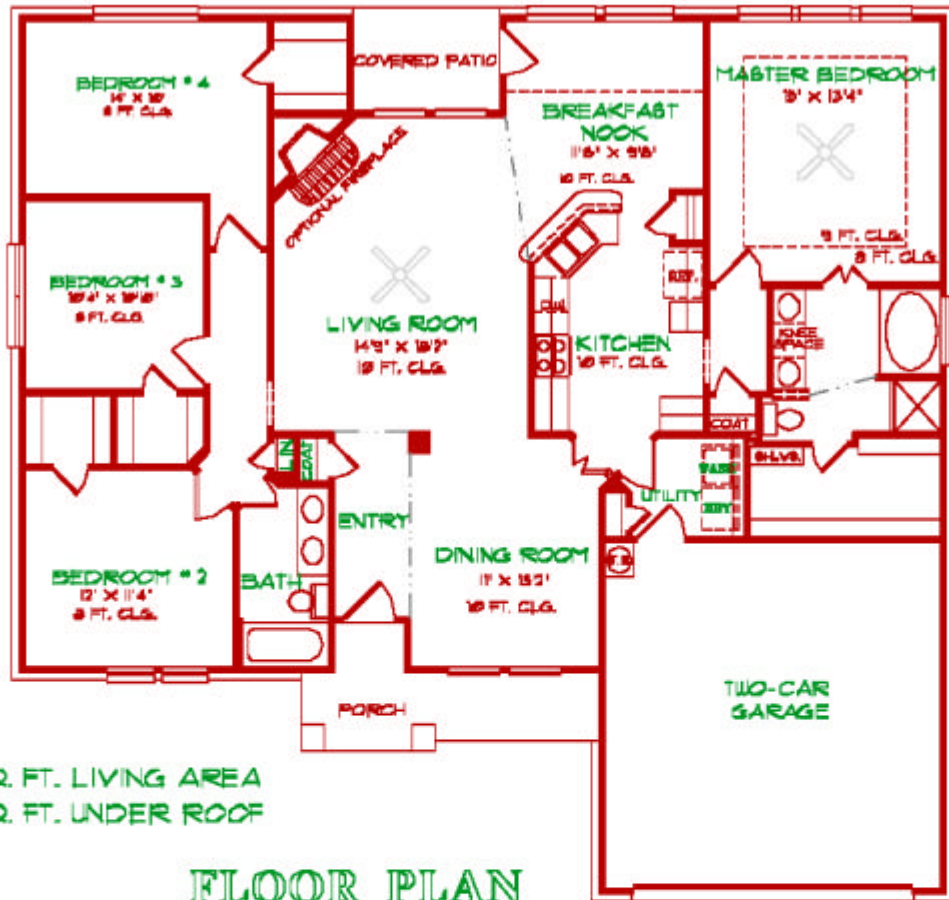

The Vermont

The Vermont

1881 SQ. FT. LIVING AREA
2445 SQ. FT. UNDER ROOF

FLOOR PLAN

ELEVATION A (STANDARD)