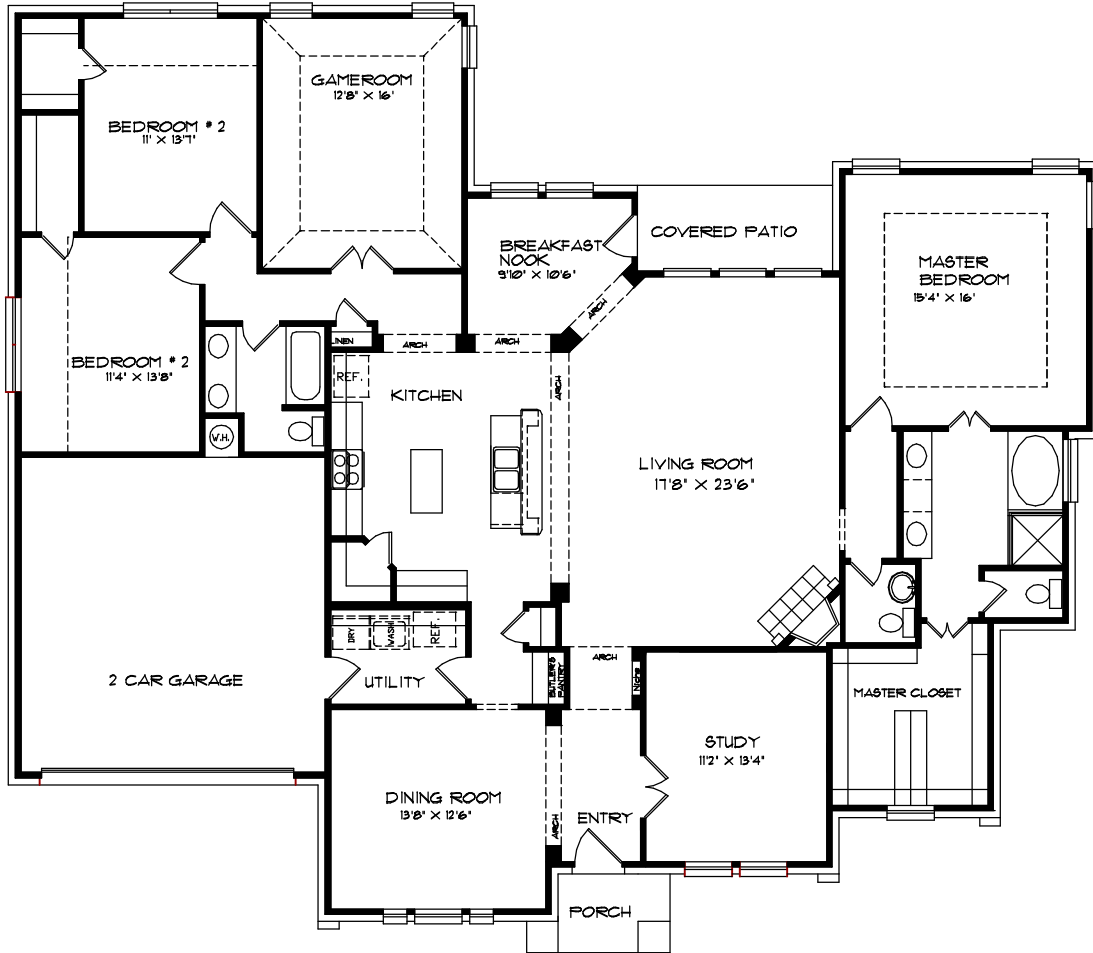

2 Scramble Court Mansfield National Mansfield, TX 76063

972.299.5540

\$229,900
2686 SQ. FT. LIVING AREA

FRONT ELEVATION