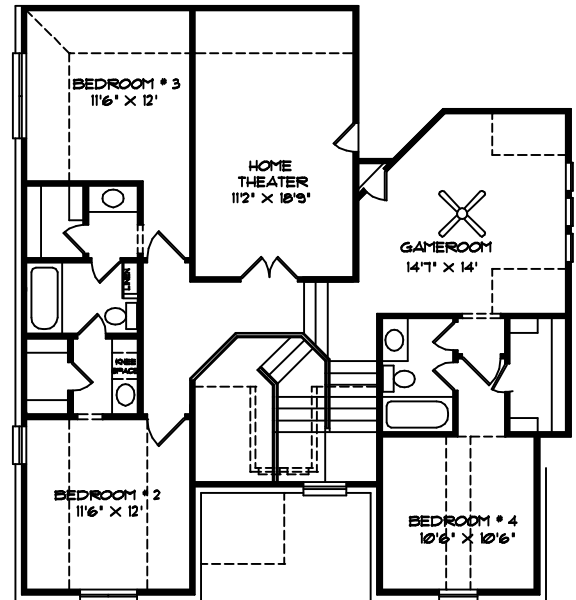

**213 Pinnacle Drive  
Mansfield National  
Mansfield, TX 76063**

**3137 SQ. FT. LIVING**

**\$269,900**

**FRONT ELEVATION**

**FIRST FLOOR**

**SECOND FLOOR**

**JONATHAN  
MARK  
HOMES, INC.**

**972.299.5540**