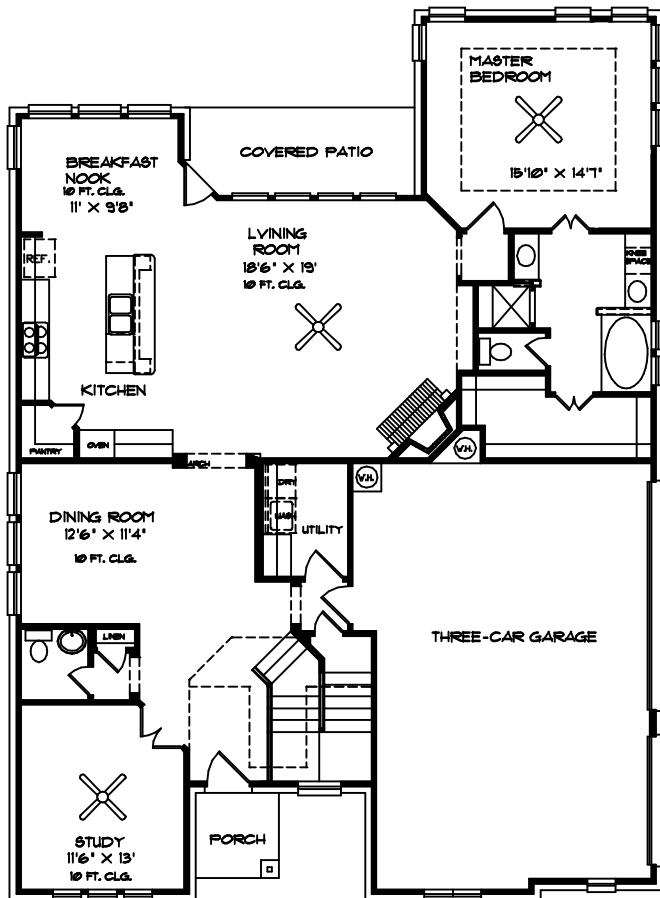

**213 Pinnacle Drive  
Mansfield National  
Mansfield, TX 76063**

**3137 SQ. FT. LIVING**

**\$269,900**

**FRONT ELEVATION**

**FIRST FLOOR**

**SECOND FLOOR**

**JONATHAN  
MARK  
HOMES, INC.**

**972.299.5540**