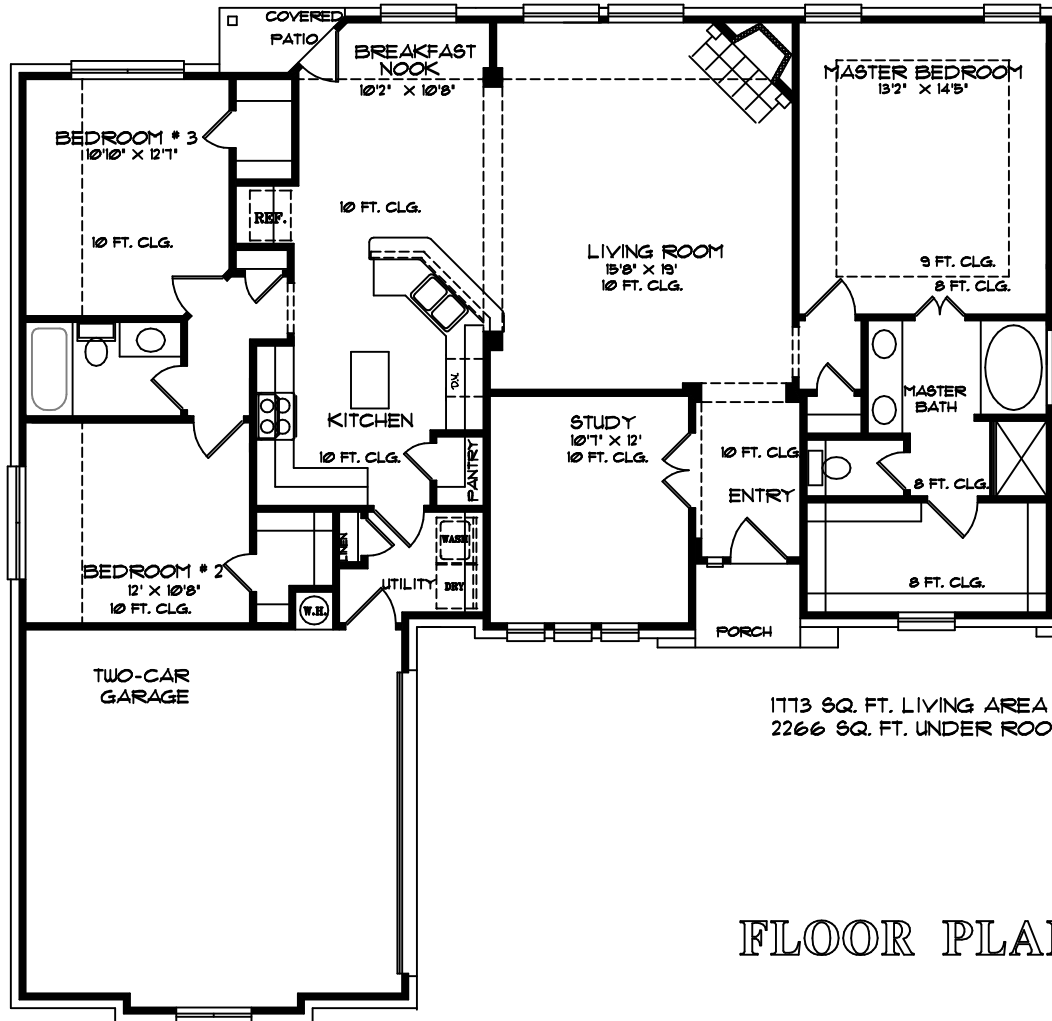

# 107 MONARCH CT.

### WAXAHACHIE 75165

FLOOR PLAN

FRONT ELEVATION