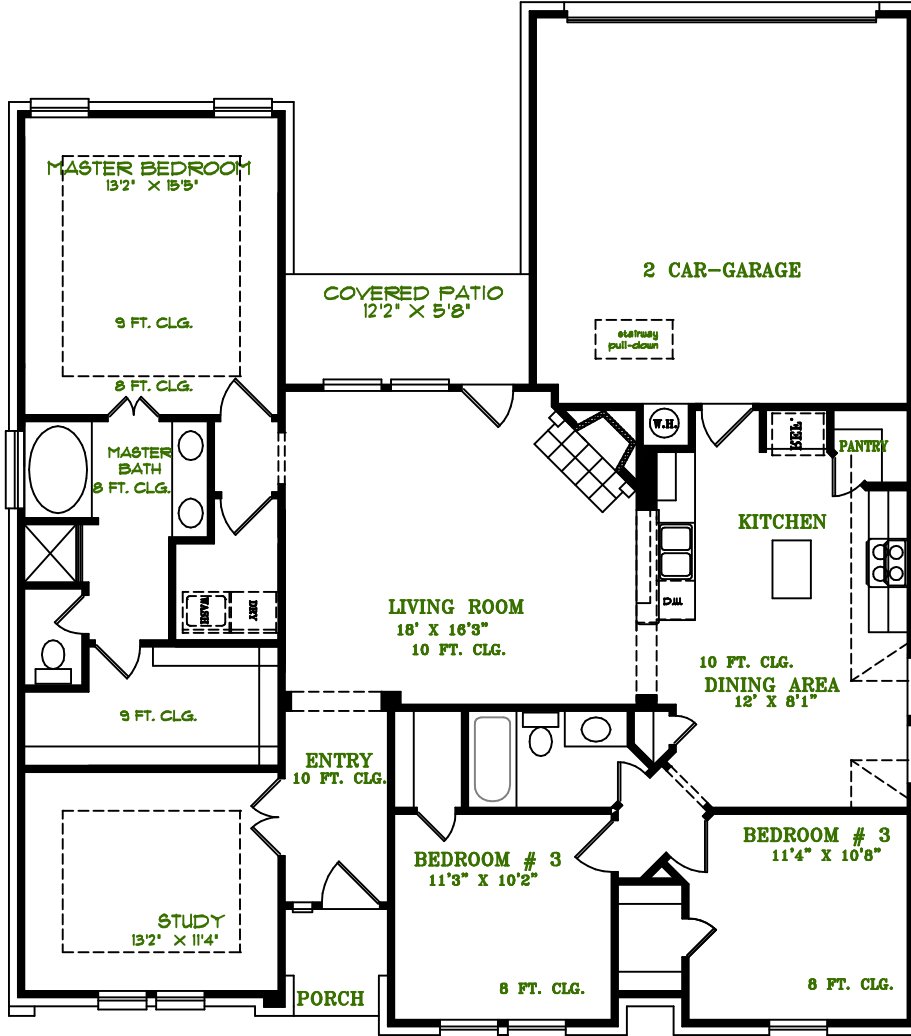

Wind Chase

100 Monarch Ct.

Waxahachie

FLOOR PLAN

FRONT ELEVATION

1726 SQ. FT. LIVING AREA
2261 SQ. FT. UNDER ROOF